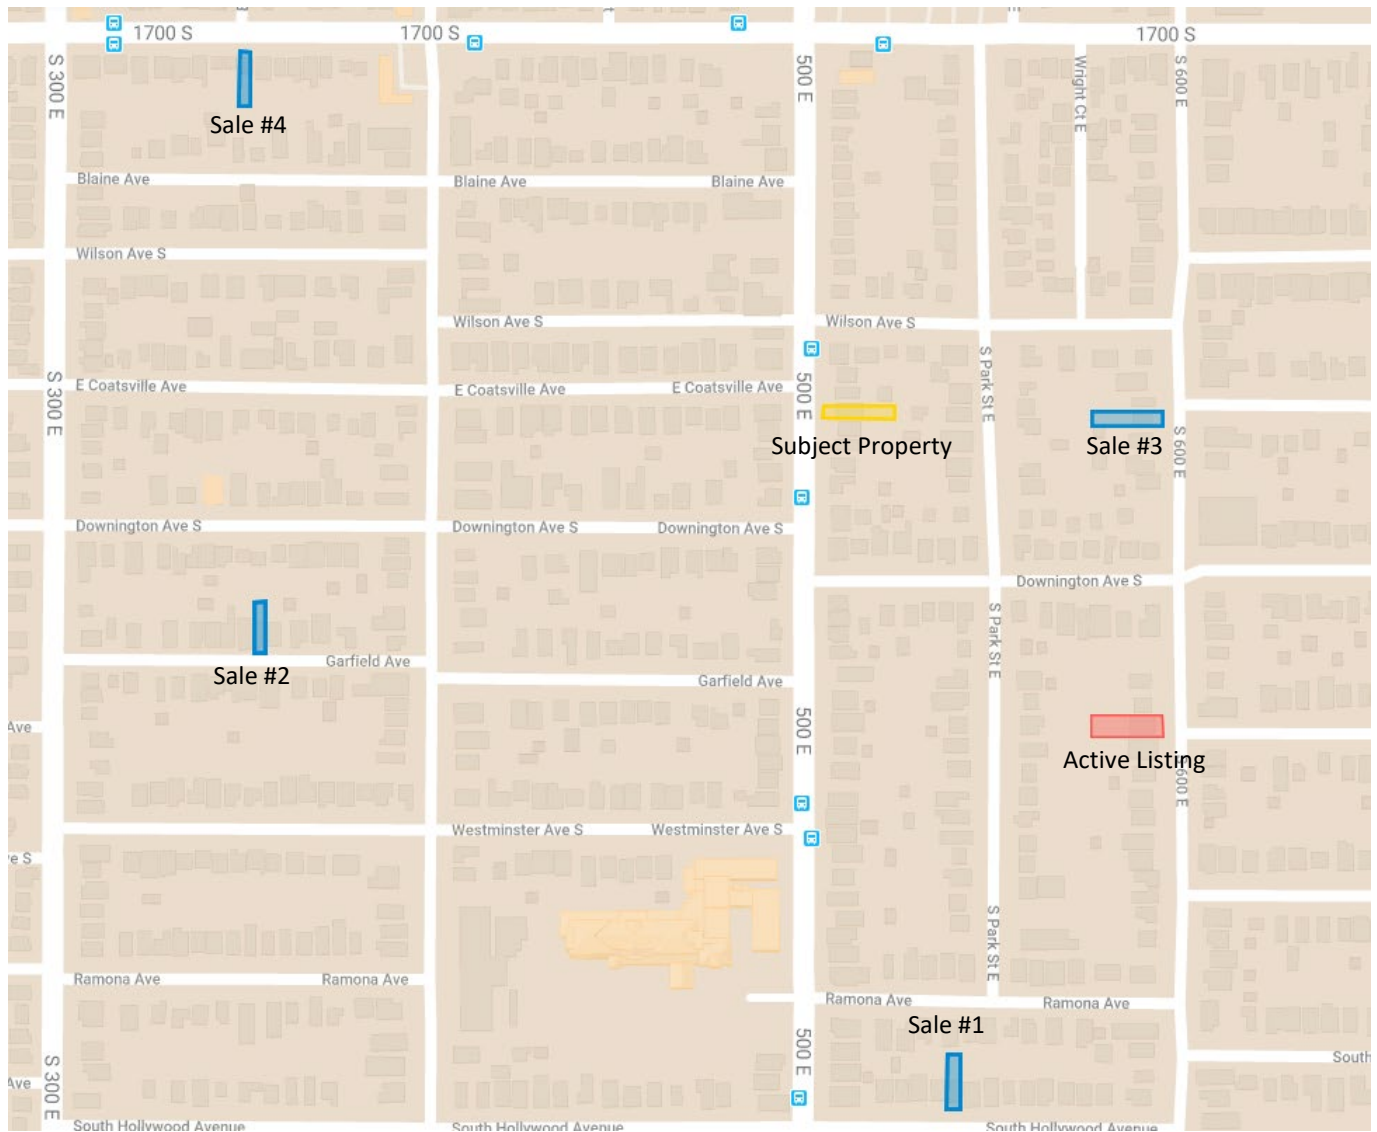

LOCATION MAP OF COMPARABLE SALES

MAP KEY

- Subject Property: Yellow
- Sales: Blue
- Listing: Red

PROPERTY DETAILS

	<u>Sale #1</u>	<u>Sale #2</u>	<u>Sale #3</u>	<u>Sale #4</u>	<u>Listing</u>
Lot Size	.109 acres	.090 acres	.139 acres	.094 acres	.184 acres
Distance from Subject	.268 mi.	.250 mi.	.103 mi.	.273 mi.	.160 mi.