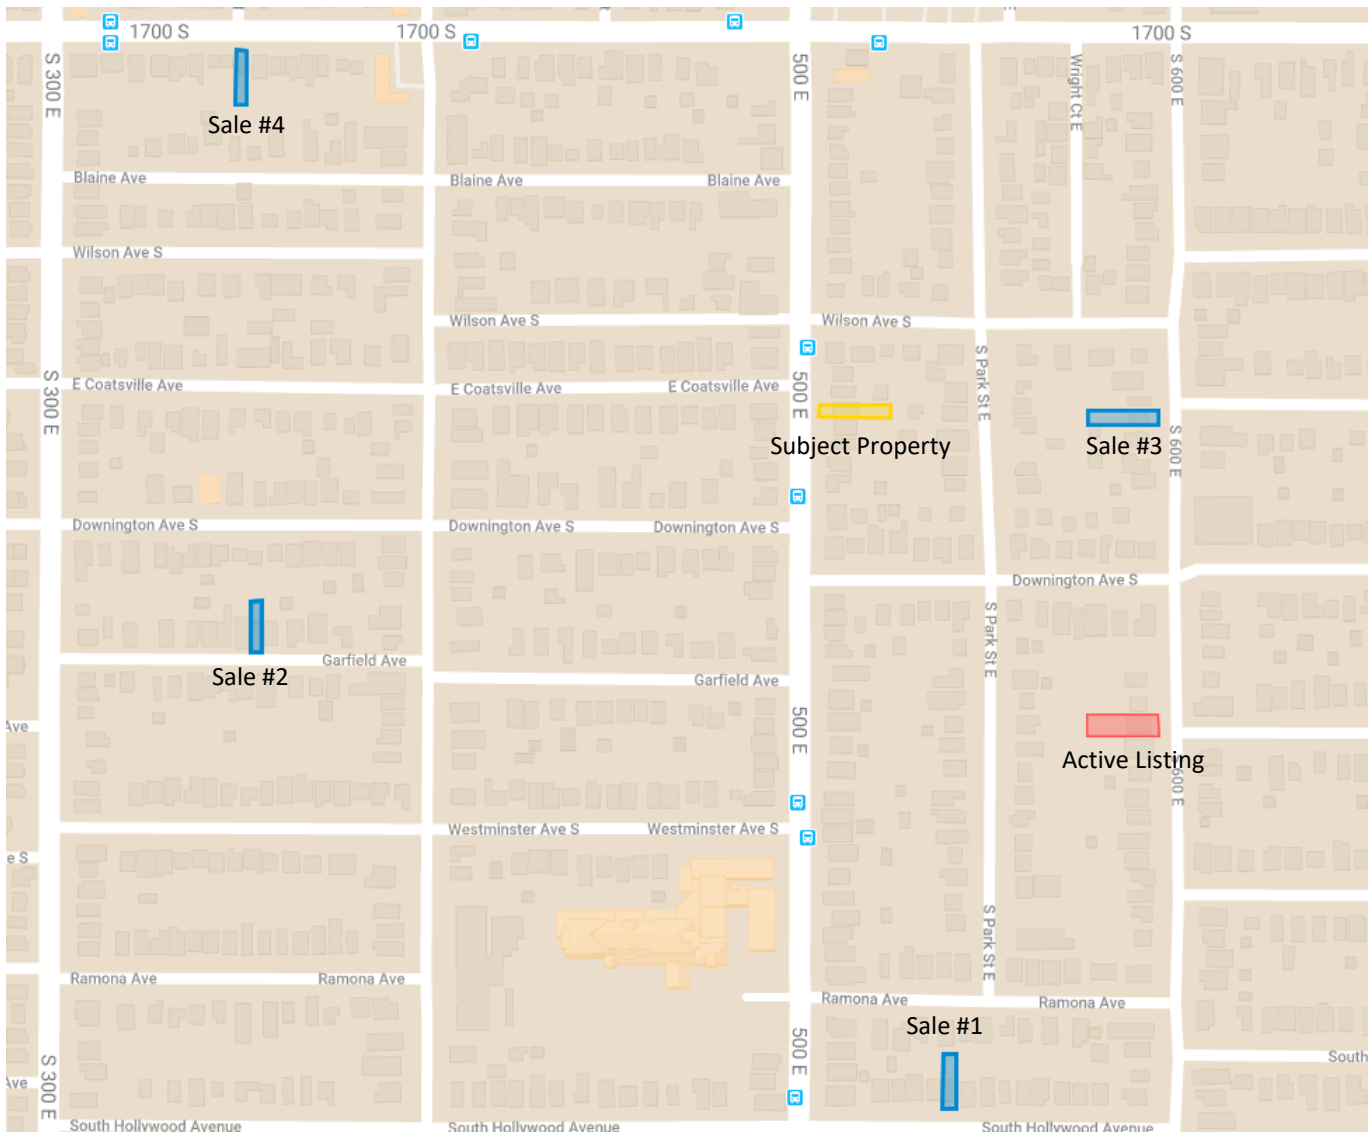

LOCATION MAP

MAP KEY

Subject Property: Yellow

Sales: Blue

Listing: Red

PROPERTY DETAILS

	<u>Sale #1</u>	<u>Sale #2</u>	<u>Sale #3</u>	<u>Sale #4</u>	<u>Listing</u>
Lot Size	.109 acres	.090 acres	.139 acres	.094 acres	.184 acres
Distance from Subject	.268 mi.	.250 mi.	.103 mi.	.273 mi.	.160 mi.