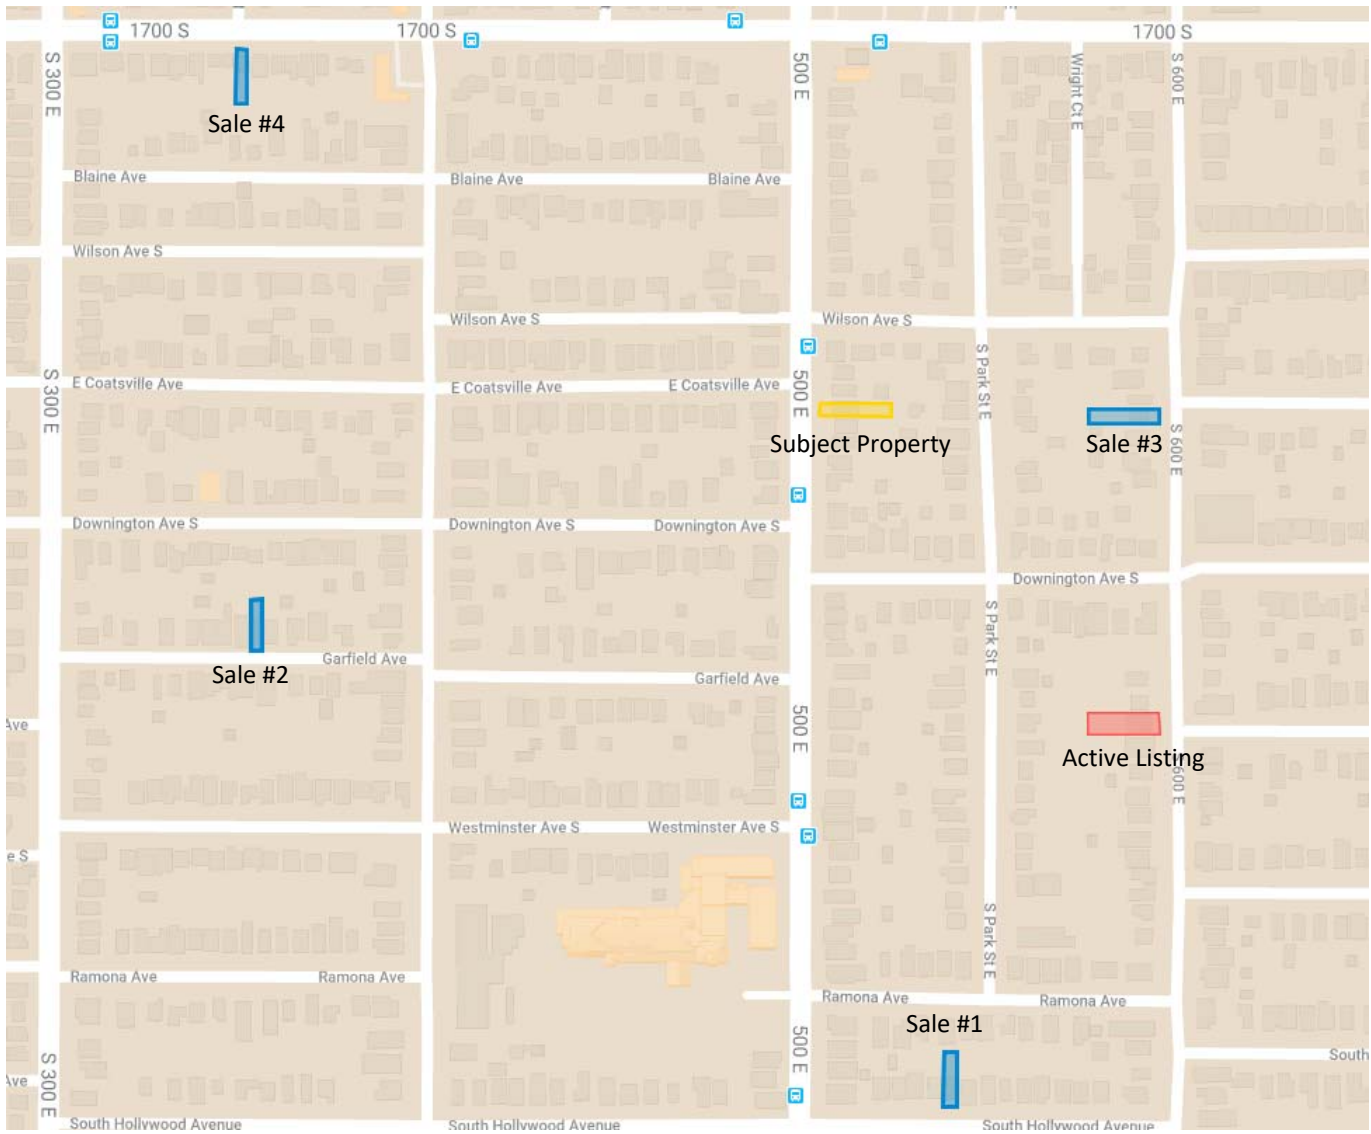

LOCATION MAP

MAP KEY

Subject Property: Yellow

Sales: Blue

Listing: Red

PROPERTY DETAILS

	<u>Sale #1</u>	<u>Sale #2</u>	<u>Sale #3</u>	<u>Sale #4</u>	<u>Listing</u>
Lot Size	.109 acres	.090 acres	.139 acres	.094 acres	.184 acres
Distance from Subject	.268 mi.	.250 mi.	.103 mi.	.273 mi.	.160 mi.